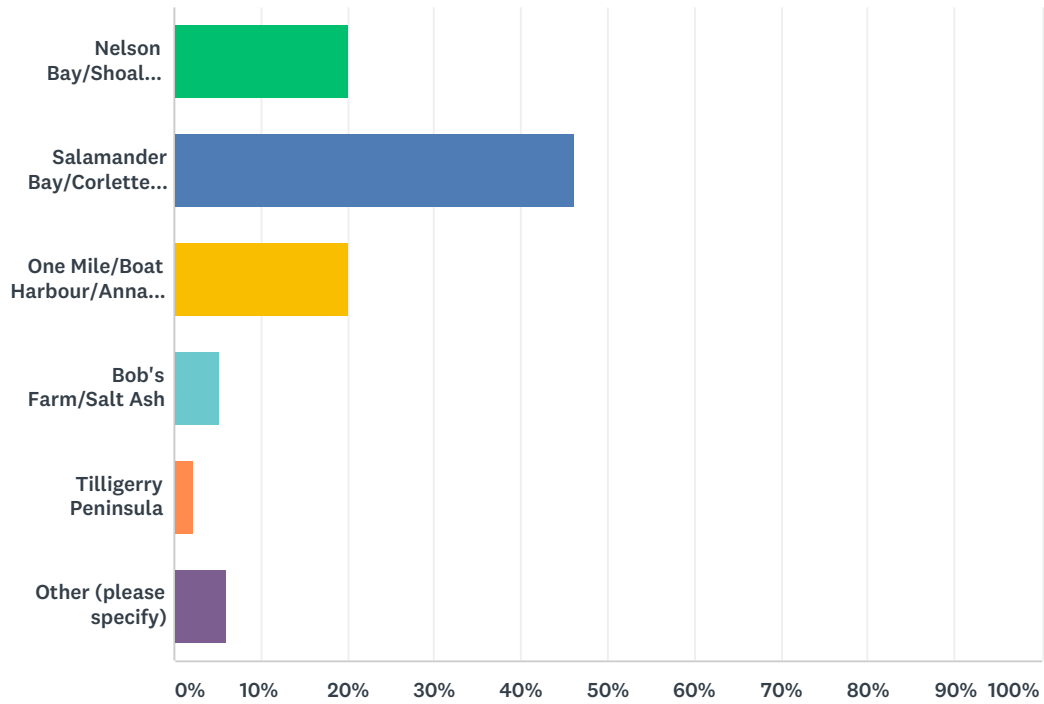

### Q1 Which suburb do you live in?

Answered: 134 Skipped: 0

ANSWER CHOICES	RESPONSES	
Nelson Bay/Shoal Bay/Fingal Bay	20.15%	27
Salamander Bay/Corlette/Soldiers Point	46.27%	62
One Mile/Boat Harbour/Anna Bay/Taylor's Beach	20.15%	27
Bob's Farm/Salt Ash	5.22%	7
Tilligerry Peninsula	2.24%	3
Other (please specify)	5.97%	8
<b>TOTAL</b>		<b>134</b>

## Q2 Which school are you currently attending?

Answered: 134 Skipped: 0

ANSWER CHOICES	RESPONSES	
Tomaree High	32.84%	44
St Philips	58.21%	78
Medowie Christian	0.00%	0
Merewether High	1.49%	2
Hunter School of the Performing Arts	0.75%	1
Newcastle Grammar	0.75%	1
Other (please specify)	5.97%	8
<b>TOTAL</b>		<b>134</b>