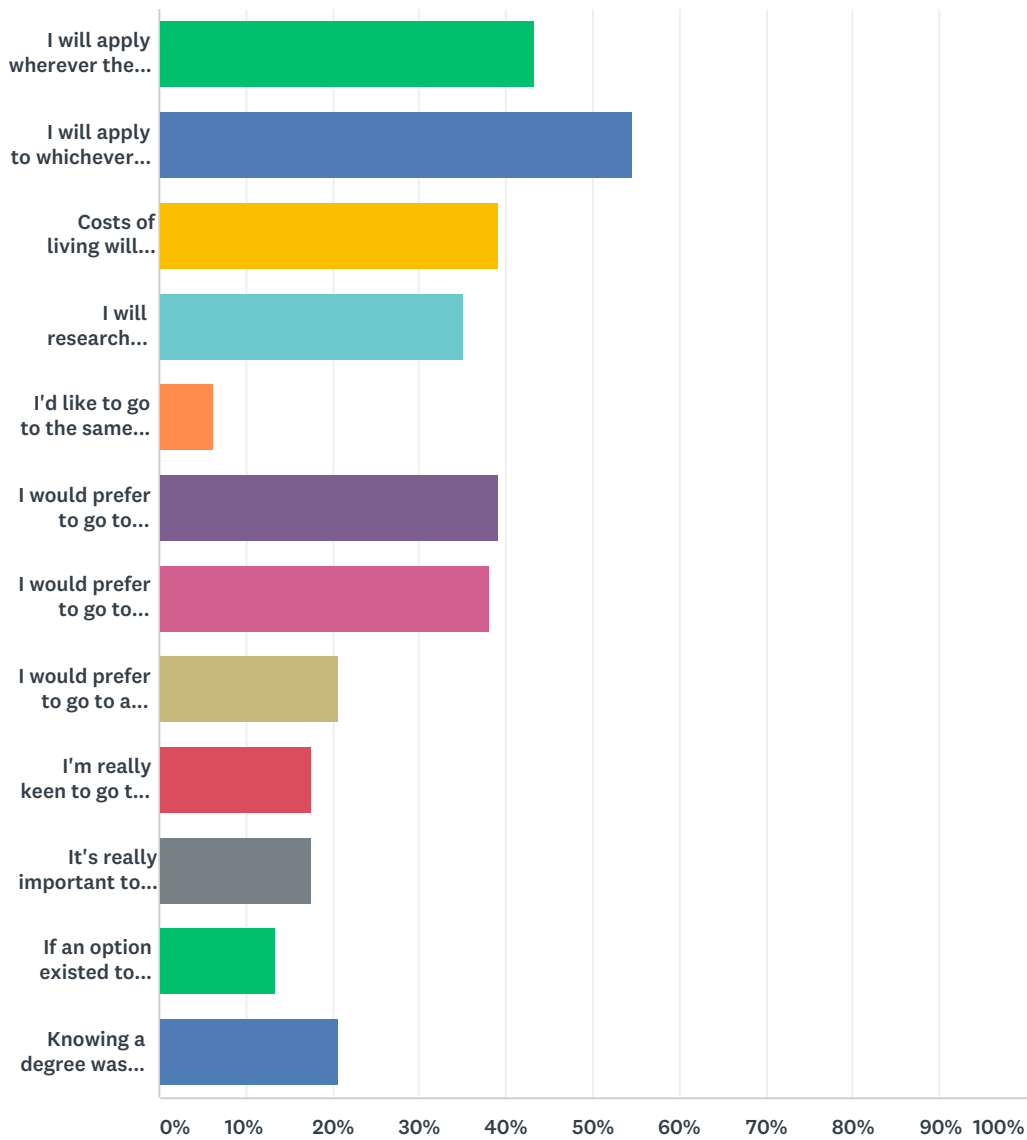

Q8 Which factors will influence your choice of university? (tick all responses which are true for you)

Answered: 97 Skipped: 37

ANSWER CHOICES	RESPONSES
I will apply wherever they offer the course I want to do	43.30% 42
I will apply to whichever university my ATAR will get me into	54.64% 53
Costs of living will dictate where I can afford to live and therefore which university I can apply to	39.18% 38
I will research universities which are most highly regarded in my study area and apply there	35.05% 34
I'd like to go to the same university a family member has attended	6.19% 6
I would prefer to go to University of Newcastle because then I can stay living at home	39.18% 38