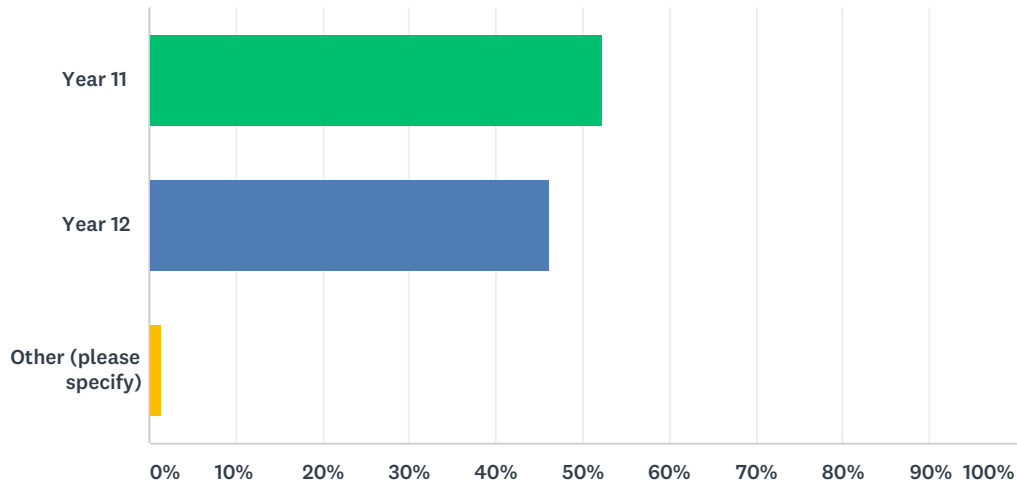

## Q2 Which school are you currently attending?

Answered: 134 Skipped: 0

ANSWER CHOICES	RESPONSES	
Tomaree High	32.84%	44
St Philips	58.21%	78
Medowie Christian	0.00%	0
Merewether High	1.49%	2
Hunter School of the Performing Arts	0.75%	1
Newcastle Grammar	0.75%	1
Other (please specify)	5.97%	8
<b>TOTAL</b>		<b>134</b>

### Q3 Which year are you currently in at school?

Answered: 134 Skipped: 0

ANSWER CHOICES	RESPONSES	
Year 11	52.24%	70
Year 12	46.27%	62
Other (please specify)	1.49%	2
<b>TOTAL</b>		<b>134</b>