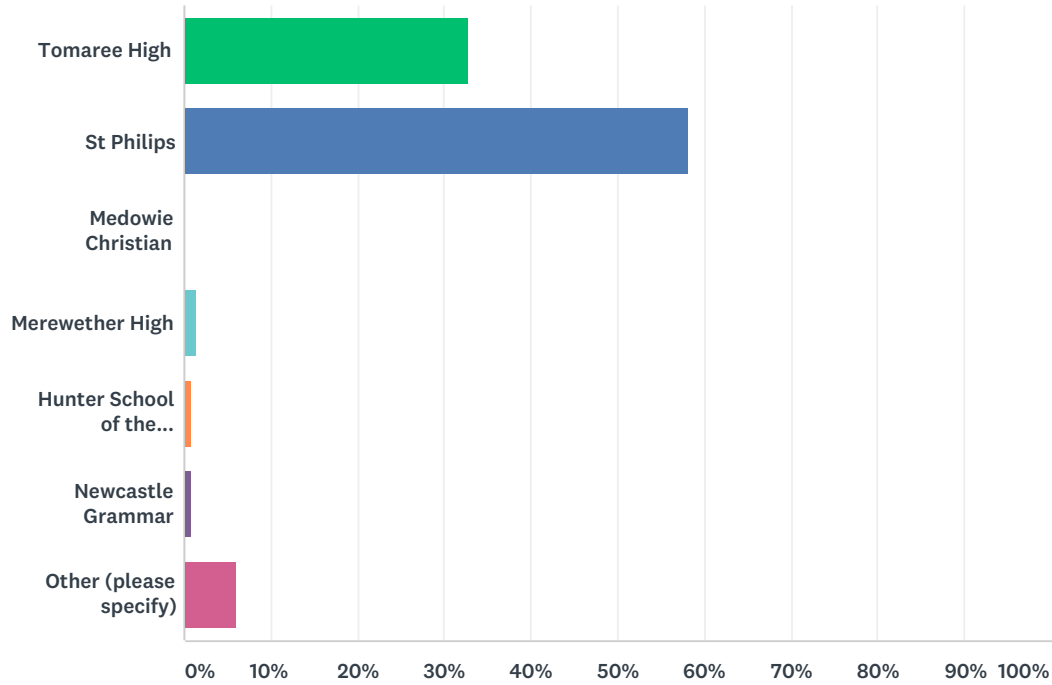

### Q1 Which suburb do you live in?

Answered: 134 Skipped: 0

ANSWER CHOICES	RESPONSES	
Nelson Bay/Shoal Bay/Fingal Bay	20.15%	27
Salamander Bay/Corlette/Soldiers Point	46.27%	62
One Mile/Boat Harbour/Anna Bay/Taylor's Beach	20.15%	27
Bob's Farm/Salt Ash	5.22%	7
Tilligerry Peninsula	2.24%	3
Other (please specify)	5.97%	8
<b>TOTAL</b>		<b>134</b>

## Q2 Which school are you currently attending?

Answered: 134 Skipped: 0

ANSWER CHOICES	RESPONSES	
Tomaree High	32.84%	44
St Philips	58.21%	78
Medowie Christian	0.00%	0
Merewether High	1.49%	2
Hunter School of the Performing Arts	0.75%	1
Newcastle Grammar	0.75%	1
Other (please specify)	5.97%	8
<b>TOTAL</b>		<b>134</b>