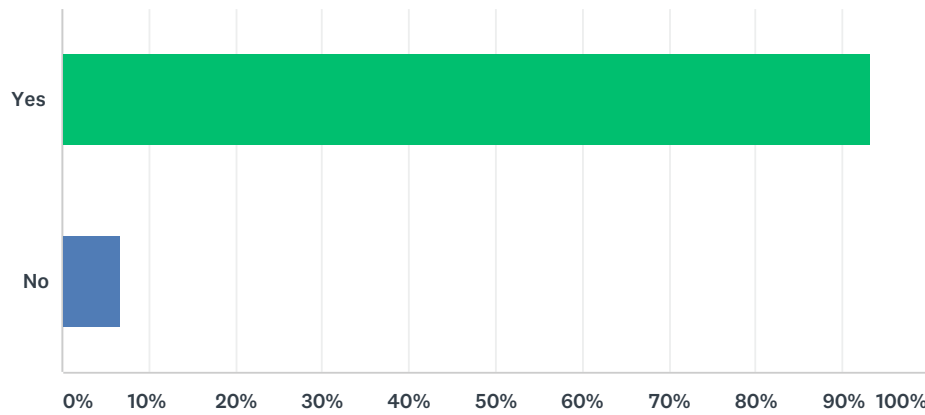

Q9 Do you have adequate internet services at home to enable you to study?

Answered: 104 Skipped: 30

ANSWER CHOICES	RESPONSES	
Yes	93.27%	97
No	6.73%	7
TOTAL		104